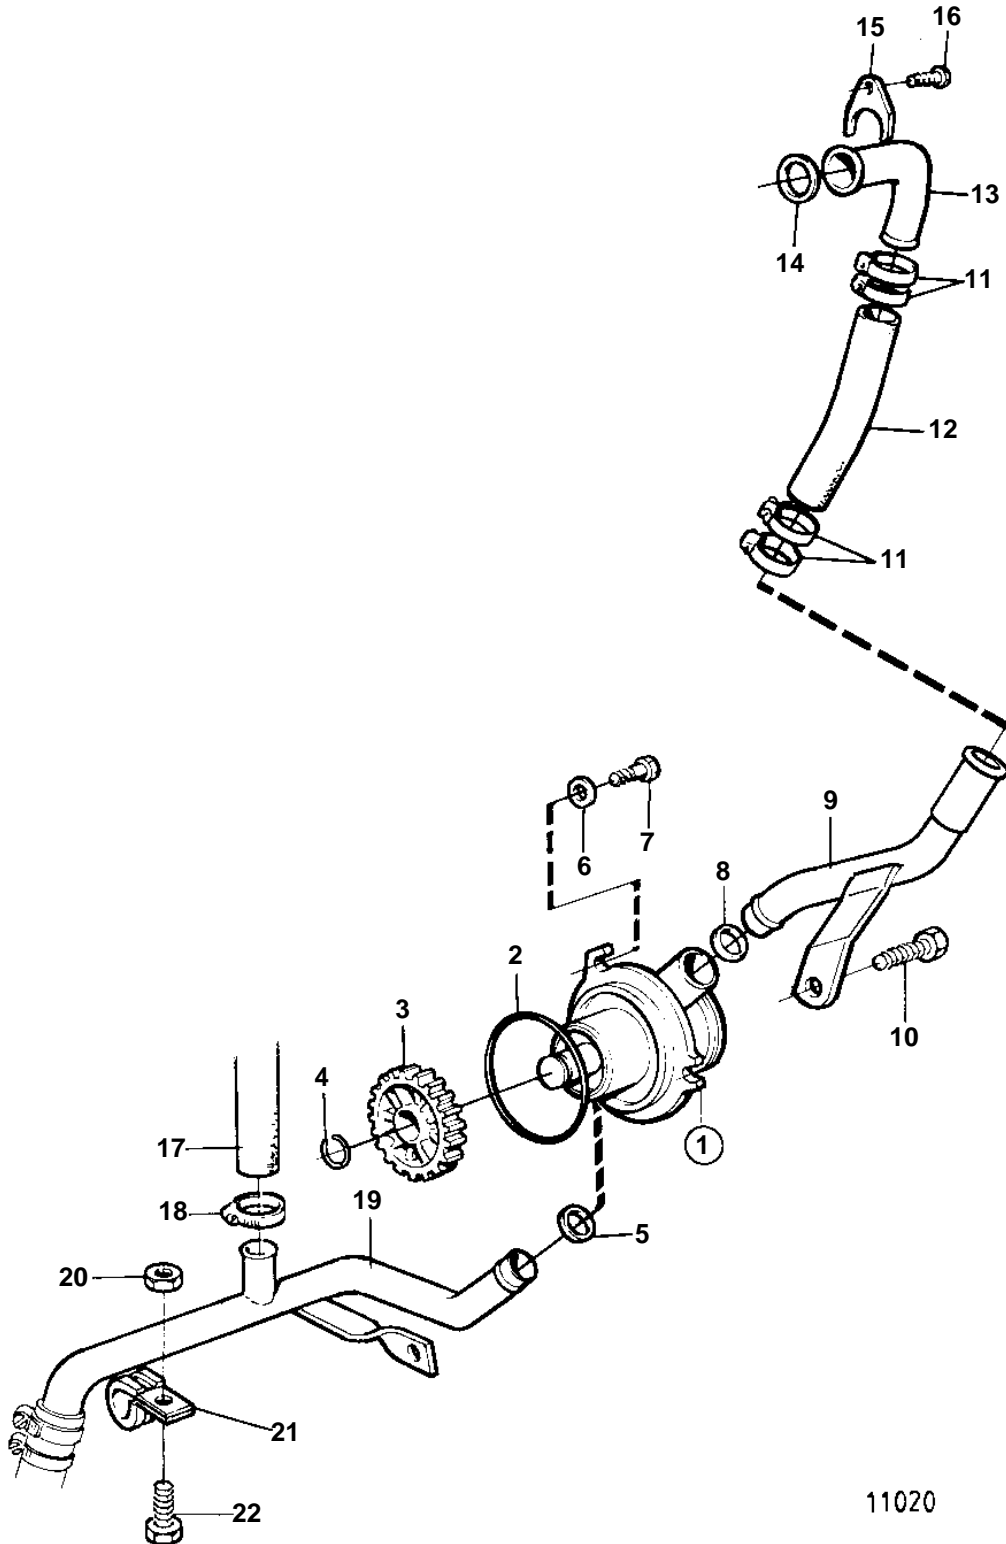

2003SOLAS,2003B-SOLAS

11020

2003SOLAS,2003B-SOLAS

REF	PART NO.	QTY	DESCRIPTION	SEE SEC.	NOTES
1	858408	1	Sea water pump		
				02B-0685	
2	925093	1	O-ring		
3	858526	1	Gear		SEE GROUP 2A
4	914446	1	Lock ring		
5	418411	1	Sealing ring		
6	955894	1	Washer		
7	955295	1	Screw		L = 20 MM
	955303	1	Screw		L = 65 MM
8	418411	1	Sealing ring		
9	858761	1	Tube		
10	955303	1	Screw		L = 65 MM
11	961665	4	Hose clamp		
12	952969	X	Rubber hose		
13	840732	1	Hose connection		
14	418445	1	Sealing ring		
15	840740	1	Clamp		
16	955269	1	Screw		
17	952969	X	Rubber hose	02B-0700	
18	961665	1	Hose clamp		
19	858711	1	Coolant pipe		SEE GROUP 4A. REVERSE GEAR-EXPANSION TANK-SEA WATER PUMP
20	945407	1	Flange nut		
21	952629	1	Clamp		
22	947542	1	Screw		